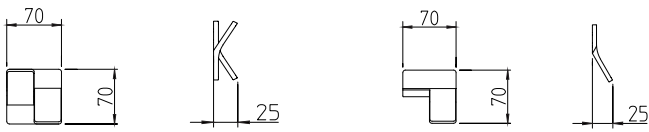

## 1950 maniglia

door-handle

Minimal a profilo quadrato.  
Square minimal profile.

Copertura protettiva pvd.  
Protective PVD coating.

03 Oro lucido  
Polished gold

04 Oro satinato  
Satin chrome

26 Cromo lucido  
Polished chrome